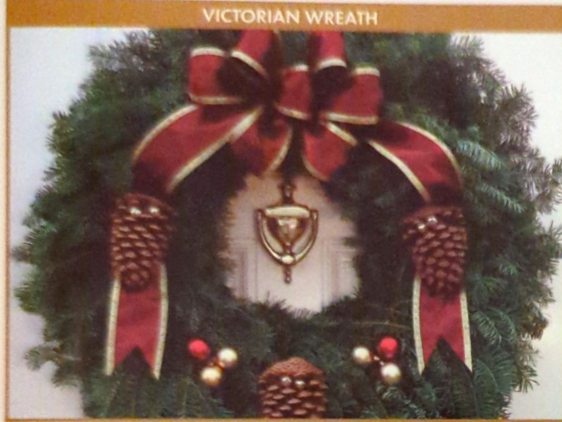

HOLIDAY FUNDRAISER

DELIVERED TO YOU BY OUR FUNDRAISING ORGANIZATION

HELP SUPPORT OUR YOUTH AND JOIN IN THE SPIRIT OF THE HOLIDAYS!

Fundraiser For: **TROOP 33**

VICTORIAN WREATH